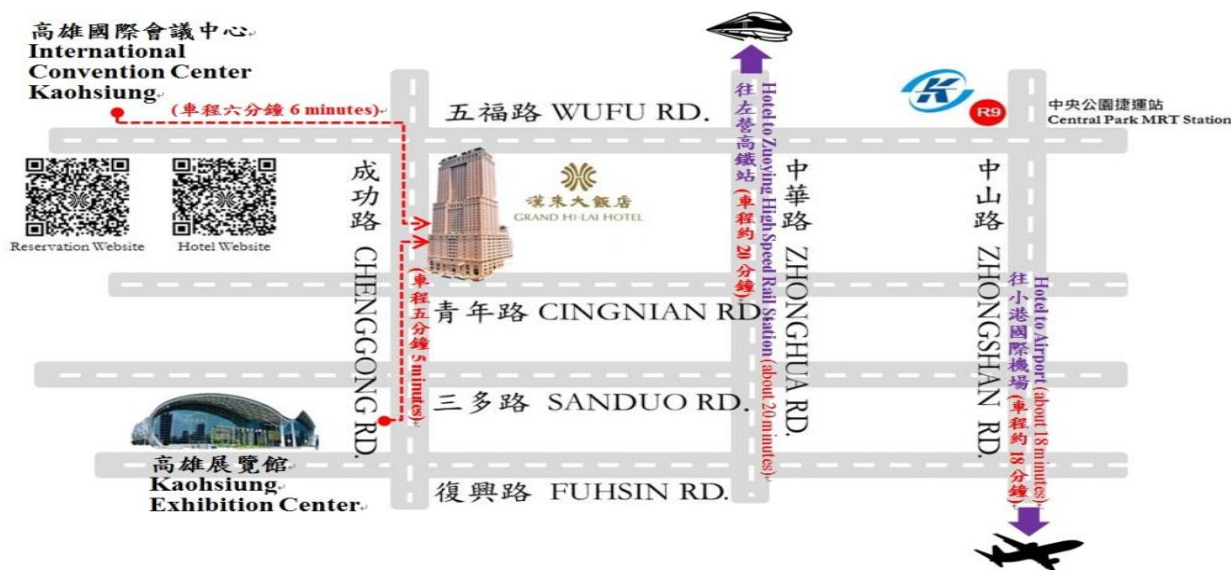

漢來大飯店
GRAND HI-LAI HOTEL

國立中山大學 Code : C3500

■請提供信用卡卡號及有效日期以保證訂房

Please provide credit card number with expiry date for room reservation guaranteed

信用卡卡別 Credit Card Type : ☐ Visa ☐ Master Card ☐ American Express ☐ JCB

信用卡號碼 Credit Card NO. : _____ - _____ - _____ - _____

持卡人簽名 Cardholder's Signature : _____ (請與信用卡背面相同 Same as the signature on your credit card)

有效期限 Expired Date : _____(MM) / _____(YYYY) 信用卡末三碼 Personal Code No.: _____

■如未提供信用卡號保證訂房.我們將保留房間至住宿當日下午 16:00。

The room will be reserved for you until 4:00 pm on the day of arrival unless credit card guaranteed.

■取消規定：入住前一日取消者將收取一日房租

Cancellation Policy : Reservations cancelled less than 24 hours prior to the day of arrival will be subject to a one-night charge.

飯店交通付費接駁服務 Hotel Transportation Service

◎飯店↔左營高鐵站/高雄國際機場(接駁費用以單趟計算)

Hotel ↔ High Speed Rail Zuoying Station/ Kaohsiung International Airport (Price / One Way Trip)

☐ 轎車 Car(NT$1,200net, can take 1-3 persons) ☐ 廂型車 Vito(NT$2,240net, can take 7 persons)

接 Pick-up Service ☐ 否 No ☐ 是 Yes ☐ 車次/班機/時間 HSR / Flight No. / Time : _____

送 Drop-off Service ☐ 否 No ☐ 是 Yes ☐ 車次/班機/時間 HSR / Flight No. /Time : _____

高雄漢來大飯店 The Grand HiLai Hotel Kaohsiung
高雄市 801 前金區成功一路 266 號 No. 266,Cheng-Kung 1st Rd.,801,Kaohsiung,Taiwan,R.O.C.
電話 Tel : +886-7-2161766 傳真 Fax : +886-7-2161966 http://www.grand-hilai.com